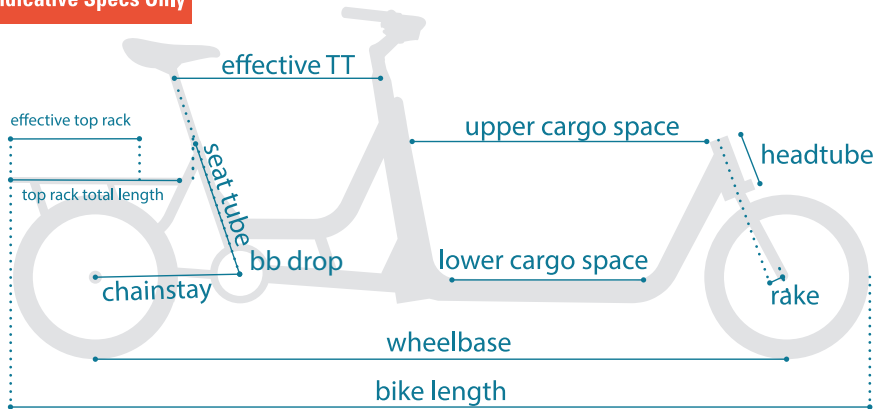

## Indicative Specs Only

SUPERCARGO	ONE SIZE
Effective Top Tube	610mm
Seat Tube	420mm
Head Angle	69°
Seat Tube Angle	71°
Chainstay	425mm
Bottom Bracket Drop	N/A
Head Tube	150mm
Fork Rake	48mm
Wheelbase	2060mm
Bike Length	2600mm
Top Rack Total Length	525mm
Effective Top Rack Length	400mm
Upper Cargo Space	895mm
Lower Cargo Space	575mm
Color Options	White
Minimum Rider Height	4'9"
Maximum Rider Height	6'5" <sup>†</sup>

Alternative Part Spec<sup>1</sup>, Requires Deck<sup>2</sup>, Requires Cable<sup>3</sup>, With Optional Seatpost<sup>†</sup>

FRAME KIT	
Frame	Supercargo 6061-T6 Aluminum w/Disc Tab
Fork	Supercargo Cr-Mo 1.5" Threadless w/Disc Tab
Sideloader	Included
COCKPIT	
Headset	VP 1.5" Semi-integrated Threadless
Stem	Yuba 1.5" Adjustable Stem 100mm
Handlebars	Yuba 31.8mm Riser Handlebars
Grips	Yuba Ergo Grip w/Clamp
Saddle	Yuba Comfort Saddle
Seatpost	30.9mm Aluminum 400mm (500mm Optional)
BRAKE KIT	
Levers	Tektro Vela Hydraulic
Brake	Tektro Vela Hydraulic
Rotor	Tektro (180mm Front   180mm Rear)
TRANSMISSION	
Motor System	N/A
Front Derailleur	Shimano FD-M310
Rear Shifting	Shimano FL-M310
Shift Lever	Shimano FL-M310
Sprocket	Shimano CS-HG318
Chain	KMC Z7
Crankset	Shimano FC-M361
Pedals	Alloy Flat
WHEELS	
Rims	DB-32 MTB Double Wall (36H Front   36H Rear)
Hubs	Quick Release Loose Ball Bearing
Tires	Yuba GMD 20"x 2.3"
WEIGHT SPECS	
Bike Weight	58.4 lbs (26.5 kg)
Max G.V.W.R.	440 lbs (200 kg)
ADDITIONAL ITEMS	
Included	Bell, Double Kickstand, Fenders
Add Ons	Bamboo Box <sup>2</sup> , Bamboo Box Seat Kit, Cargo Canopy, Deflopilator, Open Loader Seat Kit, Pin Lock <sup>3</sup> , Yepp EasyFi