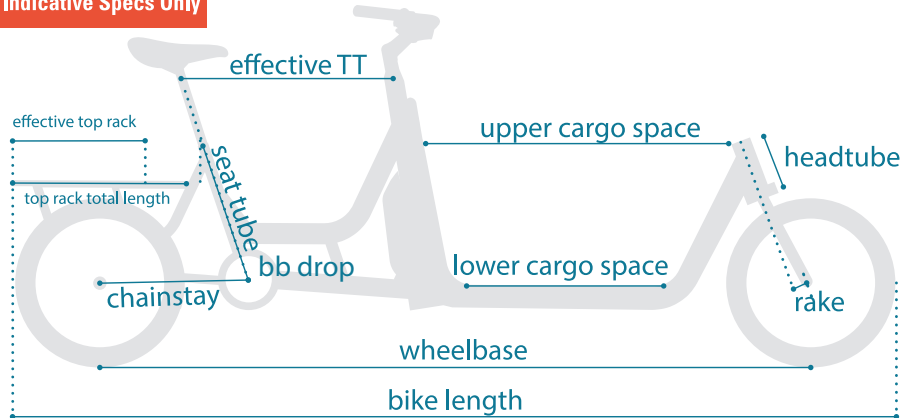

SUPERCARGO CL

Indicative Specs Only

SUPERCARGO V2 CL	ONE SIZE
Effective Top Tube	610mm
Seat Tube	420mm
Head Angle	69°
Seat Tube Angle	71°
Chainstay	425mm
Bottom Bracket Drop	N/A
Head Tube	150mm
Fork Rake	48mm
Wheelbase	2060mm
Bike Length	2600mm
Top Rack Total Length	525mm
Effective Top Rack Length	400mm
Upper Cargo Space	895mm
Lower Cargo Space	575mm
Color Options	Orange, Black
Minimum Rider Height	5'0"
Maximum Rider Height	6'5" [†]

Alternative Part Spec¹, Requires Deck², Requires Cable³, With Optional Seatpost[†]

FRAME KIT	
Frame	Supercargo V2 6061 Aluminum w/Disc Tab
Fork	Supercargo V2 Cr-Mo 1.5" Threadless w/Disc Tab
Sideloader	Included
COCKPIT	
Headset	VP 1.5" Semi-integrated Threadless
Stem	Yuba 1.5" Adjustable Stem 100mm
Handlebars	Yuba 31.8mm Riser Handlebars
Grips	Yuba Ergo Grip w/Clamp
Saddle	Yuba Comfort Saddle
Seatpost	30.9mm Aluminum 400mm (500mm Optional)
BRAKE KIT	
Levers	Magura MT5 Next Hydraulic
Brake	Magura MT5 Next Hydraulic
Rotor	Magura Storm HC 180mm
TRANSMISSION	
Motor System	Bosch Cargo Line 250W, 36V Powerpack 500, Intuvia Display
Front Derailleur	N/A
Rear Shifting	Shimano Deore RD-M6000
Shift Lever	Shimano Deore SL-M6000 10-Speed Trigger Shifter
Sprocket	Shimano 11-36T 10-Speed
Chain	KMC X10e 10-Speed
Crankset	Samox 170mm 46T
Pedals	Alloy Flat
WHEELS	
Rims	DB-32 MTB Double Wall (36H Front 48H Rear)
Hubs	Quick Release Loose Ball Bearing
Tires	Schwalbe Big Apple 20" x 2.15"
WEIGHT SPECS	
Bike Weight	88.2 lbs (40 kg)
Max G.V.W.R.	440 lbs (200 kg)
ADDITIONAL ITEMS	
Included	AXA Lights, Bell, Double Kickstand, Fenders
Add Ons	Bamboo Box ² , Bamboo Box Seat Kit, Cargo Canopy, Deflopilator, Open Loader Seat Kit, Pin Lock ³ , Yepp EasyFit