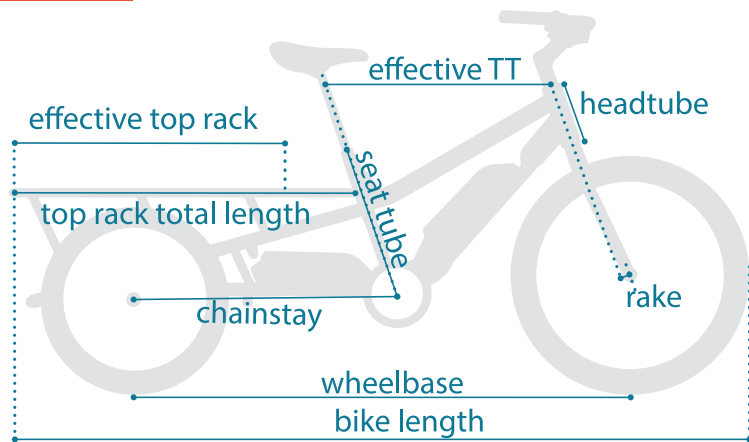

# SPICY CURRY **CL**

Indicative Specs Only

SPICY CURRY V3 CL	ONE SIZE
Effective Top Tube	630mm
Seat Tube	420mm
Head Angle	71°
Seat Tube Angle	71°
Chainstay	725mm
Bottom Bracket Drop	N/A
Head Tube	175mm
Fork Rake	56mm
Wheelbase	1420mm
Bike Length	2100mm
Top Rack Total Length	950mm
Effective Top Rack	755mm
Color Options	Red, White, Blue, Green
Minimum Rider Height	5'0"
Maximum Rider Height	6'5" †