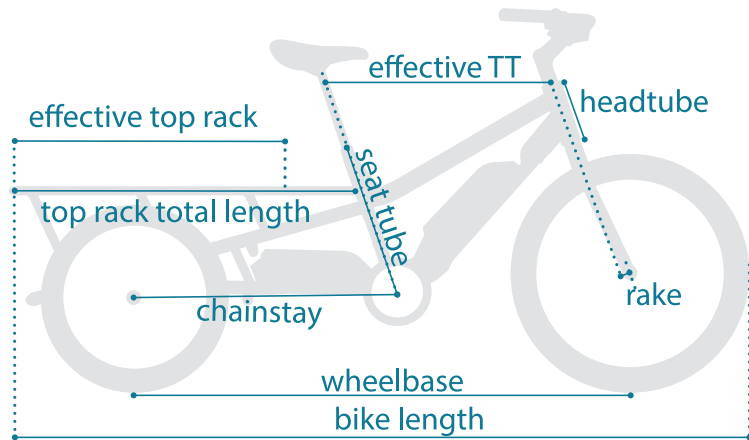

## Indicative Specs Only

SPICY CURRY V3 ALL TERRAIN CL	ONE SIZE
Effective Top Tube	630mm
Seat Tube	420mm
Head Angle	71°
Seat Tube Angle	71°
Chainstay	725mm
Bottom Bracket Drop	N/A
Head Tube	175mm
Fork Rake	40mm
Wheelbase	1415mm
Bike Length	2100mm
Top Rack Total Length	950mm
Effective Top Rack	755mm
Color Options	Black
Minimum Rider Height	5'4"
Maximum Rider Height	6'3"