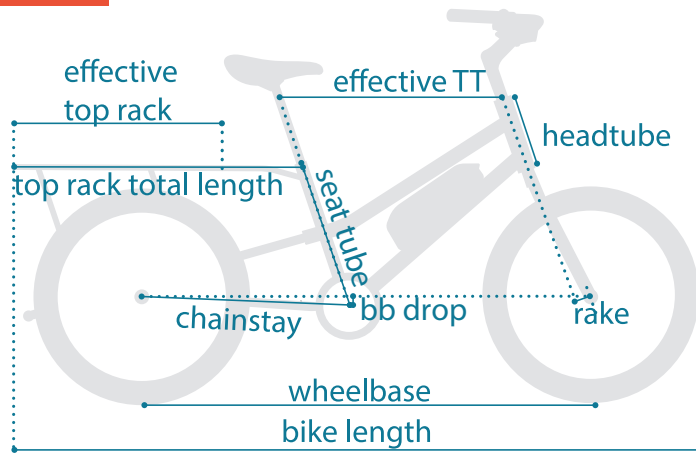

KOMBI E5

Indicative Specs Only

KOMBI E5	ONE SIZE
Effective Top Tube	620mm
Seat Tube	420mm
Head Angle	71°
Seat Tube Angle	71°
Chainstay	568mm
Bottom Bracket Drop	17mm
Head Tube	175mm
Fork Rake	55mm
Wheelbase	1240mm
Bike Length	1910mm
Top Rack Total Length	785mm
Effective Top Rack	600mm
Color Options	Orange, Silver
Minimum Rider Height	5'0"
Maximum Rider Height	6'6" [†]

Alternative Part Spec¹, Requires Deck², Requires Cable³, With Optional Seatpost[†]

FRAME KIT	
Frame	Kombi V1 Electric 24" Cr-Mo w/ Disc Tab
Fork	Kombi V1 Cr-Mo 1-1/8" Threadless w/Disc Tab
Sideloader	Sold Separately
COCKPIT	
Headset	Semi-Cartridge, 1-1/8" Threadless
Stem	1-1/8" Adjustable Stem
Handlebars	31.8mm Yuba City Handlebars
Grips	Yuba Ergo Grip
Saddle	Yuba City Saddle
Seatpost	31.6mm Aluminum 400mm (500mm Optional)
BRAKE KIT	
Levers	Shimano Alivio or Clarks M2 ¹
Brake	Shimano Alivio or Clarks M2 ¹
Rotor	Shimano 180mm or Clarks 180mm (Front Rear) ¹
TRANSMISSION	
Motor System	Shimano Steps E5000 250W, 36V 418Wh Battery
Front Derailleur	N/A
Rear Derailleur	Shimano RD-M2000
Shift Lever	Shimano Altus SGS 9-Speed Trigger Shifter
Cassette	Shimano 11-36T 9-Speed
Chain	KMC E9
Crankset	Shimano FC-E5010 170mm
Pedals	Flat Alloy
WHEELS	
Rims	Alloy Double Wall (36H Front 36H Rear)
Hubs	Threaded Loose Ball Bearing
Tires	Maxxis Hookworm 24" x 2.5"
WEIGHT SPECS	
Bike Weight	65 lbs (29.5 kg)
Max G.V.W.R.	505 lbs (229 kg)
ADDITIONAL ITEMS	
Included	Bell, Deflopilator, Fenders, Front/Rear LED Lights, Stand Together
Add Ons	2-Go, Monkey Bars ² , Baguette, Boda Pegs, Bread Basket, Hold On, Kombi Sideboards, Kombi Deck, Mini Soft Spot, Pin Lock ³ , Ring ² , Pop Top, Soft Spot, Yepp Nextt