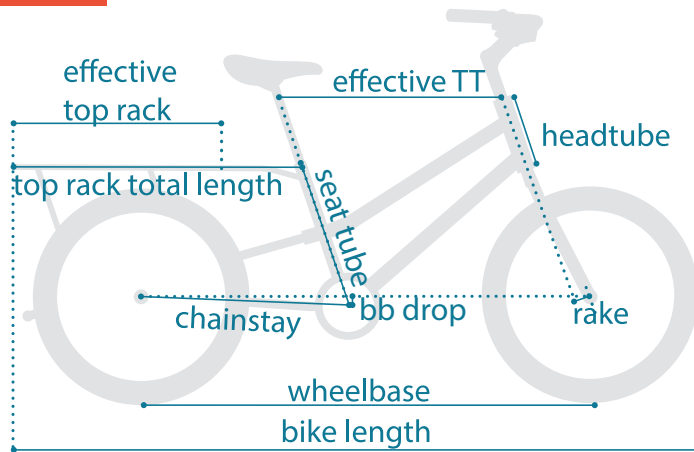

KOMBI

Indicative Specs Only

KOMBI	ONE SIZE
Effective Top Tube	620mm
Seat Tube	420mm
Head Angle	71°
Seat Tube Angle	71°
Chainstay	568mm
Bottom Bracket Drop	17mm
Head Tube	175mm
Fork Rake	55mm
Wheelbase	1240mm
Bike Length	1910mm
Top Rack Total Length	780mm
Effective Top Rack	600mm
Color Options	Blue, Yellow
Minimum Rider Height	5'0"
Maximum Rider Height	6'6" [†]

Alternative Part Spec¹, Requires Deck², Requires Cable³, With Optional Seatpost[†]

FRAME KIT	
Frame	Kombi 24" Steel w/Disc Tab
Fork	Kombi Cr-Mo 1-1/8" Threadless w/Disc Tab
Sideloader	Sold Separately
COCKPIT	
Headset	Semi-Cartridge, 1-1/8" Threadless
Stem	1-1/8" Adjustable Stem
Handlebars	31.8mm Yuba City Handlebars
Grips	Yuba Ergo Grip
Saddle	Yuba City Saddle
Seatpost	31.6mm Aluminum 400mm (500mm Optional)
BRAKE KIT	
Lever	Tektro CL-520
Brake	Tektro MD-300 Mechanical Disc
Rotor	Tektro (180mm Front 180mm Rear)
TRANSMISSION	
Motor System	N/A
Front Derailleur	N/A
Rear Derailleur	Shimano RD-M2000 or S-Ride RD-M310 ¹
Shift Lever	Shimano Altus SL-M2010 9-Speed or S-Ride SL-M300C Trigger Shifter ¹
Cassette	Sunrace 11-36T 9-Speed or S-Ride 9-Speed Nicle 11-32T CS-M300 ¹
Chain	KMC Z9
Crankset	170mm 6061 Forged Alloy 42T
Pedals	Nylon Flat
WHEELS	
Rims	Alloy Double Wall (36H Front 48H Rear)
Hubs	Threaded Loose Ball Bearing
Tires	Kenda 24"x 2.4"
WEIGHT SPECS	
Bike Weight	50.7 lbs (23 kg)
Max G.V.W.R.	440 lbs (200 kg)
ADDITIONAL ITEMS	
Included	Bell, Deflopilator, Fenders, Spanninga Lights, Stand Together
Add-Ons	2-Go, Monkey Bars ² , Baguette, Bread Basket, Hold On, Kombi Sideboards, Kombi Deck, Mini Soft Spot, Boda Pegs, Pin Lock ³ , Ring ² , Pop Top, Soft Spot, Yepp Nexxt