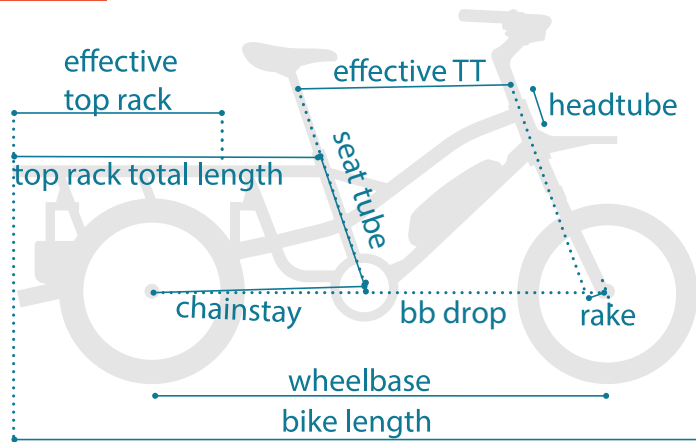

FASTRACK

Indicative Specs Only

Fast Rack	ONE SIZE
Effective Top Tube	578mm
Seat Tube	380mm
Head Angle	68°
Seat Tube Angle	71°
Chainstay	560mm
Bottom Bracket Drop	N/A
Head Tube	175mm
Fork Rake	42mm
Wheelbase	1235mm
Bike Length	1912mm
Top Rack Total Length	830mm
Effective Top Rack	600mm
Color Options	Blue, Stealth, Green
Minimum Rider Height	4'11 - 1.5m
Maximum Rider Height	6'2- 1.86m

Alternative Part Spec¹, Requires Deck², Requires Cable³, With Optional Seatpost¹

FRAME KIT	
Frame	FastRack V1 20" 6061-T6 w/Disc Tab
Fork	SR Suntour SF20 Mobie or RST Porter 20-15 ¹
Sideloader	D.R.S. included
COCKPIT	
Headset	Cane Creek Viscoset or FSA CBS ¹
Stem	Yuba 1-1/8" Adjustable Stem
Handlebars	Yuba 31.8mm City Handlebars
Grips	Yuba Ergo Grip
Saddle	Yuba Comfort Saddle
Seatpost	31.6 Telescoping
BRAKE KIT	
Levers	Magura MT32 Hydraulic or RideRever Attack-XU Hydraulic ¹
Brake	Magura MT32 Hydraulic or RideRever Attack-XU Hydraulic ¹
Rotor	Magura Storm CL 180 (Front Rear)
TRANSMISSION	
Motor System	Shimano Steps E7000 250W w/36V 500Wh Battery, SC-E7000 Display
Front Derailleur	N/A
Rear Derailleur	Shimano Deore RD-M6000
Shift Lever	Shimano Deore SL-T6000 10 Speed Trigger Shifter
Cassette	Shimano 11-36T 10-Speed
Chain	KMC X10e 10-Speed
Crankset	Lasco 170mm
Pedals	Alloy Flat
WHEELS	
Rims	Alloy Double Wall (36H Front 36 H Rear)
Hubs	Thru Axle Quick Release Sealed Ball Bearing
Tires	Schwalbe Super Moto (20" x 2.4")
WEIGHT SPECS	
Bike Weight	76 lbs (34.5 kg)
Max G.V.W.R.	440 lbs (200kg)
ADDITIONAL ITEMS	
Included	AXA Lights, Bell, Compact Double Stand, Fenders
Add Ons	Adjustable Monkey Bars ² , Bread Basket, Mini Soft Spot, Pin Lock ³ , Pop Top, Soft Spot, Utility Deck, Yepp Nexxt, Grab & Go, D.R.S. Sling