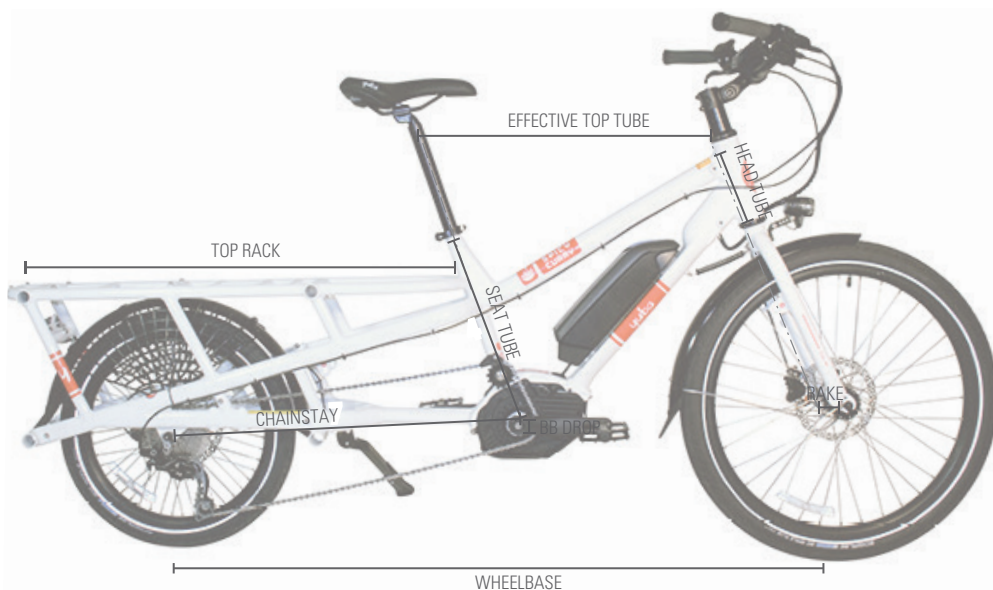

e-powered by

SPICY CURRY

Spicy Curry Bosch e10-Speed

Frame Geometry

Spicy Curry **One Size**

Top Tube 630mm

Seat Tube 420mm

Head Angle 71°

Minimum Rider Height 5'0"

Maximum Rider Height 6'5"

yubabikes.com

Technical Specs

FRAME KIT

Frame Spicy Curry 6061 Aluminum w/Disc Tabs

Fork Spicy Curry Cr-Mo 1.5" Threadless w/Disc Tabs

Sideloaders Sold Separately

COCKPIT

Headset VP 1.5" Conventional Threadless

Stem Promax 1.5" Adjustable Stem 100mm

Handlebars Intek 31.8mm City Handlebars

Grips Velo Ergo Grip w/Clamp

Saddle Yuba Comfort Saddle

Seatpost 30.9mm Aluminum 400mm (500mm Optional)

Tires Schwallbe Big Apple Plus (26" x 2.15" Front | 20" x 2.0" Rear)

EXTRAS & ADD-ONS

Motor Bosch Performace CX 250W w/36V Powerpack 400

Included Bell, Deflopilator, Fenders, AXA Front/Rear LED Lights, Side Stand