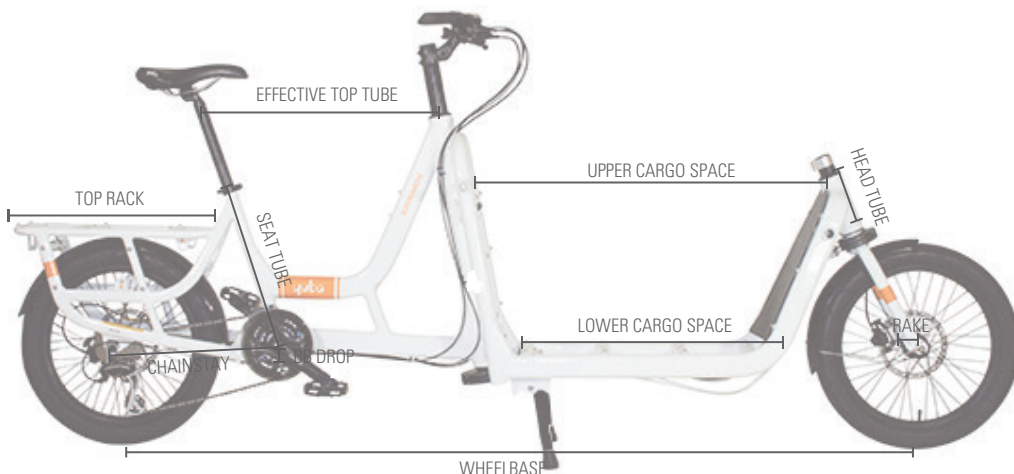

Frame Geometry

Supermarché One Size

Top Tube 610mm

Seat Tube 420mm

Head Angle 69°

Seat Tube Angle 71°

Chainstay 425mm

Bottom Bracket Drop -19mm

Head Tube 150mm

Fork Rake (Offset) 48mm

Wheelbase 2060mm

Top Rack 500mm

Upper Cargo Space 895mm

Lower Cargo Space 575mm

Color Options

Minimum Rider Height 4'9"

Maximum Rider Height 6'5"

yubabikes.com

Technical Specs

FRAME KIT

Frame Supermarché 6061 Aluminum w/Disc Tabs

Fork Supermarché Cr-Mo 1.5" Threadless w/Disc Tabs

Sideloaders Sold Separately

COCKPIT

Headset VP 1.5" Semi-integrated Threadless

Stem Promax 1.5" Adjustable Stem 100mm

Handlebars Intek 31.8mm Riser Handlebars

Grips Yuba Ergo Grip w/Clamp

Saddle Velo Comfort Saddle

Seatpost 30.9mm Aluminum 500mm