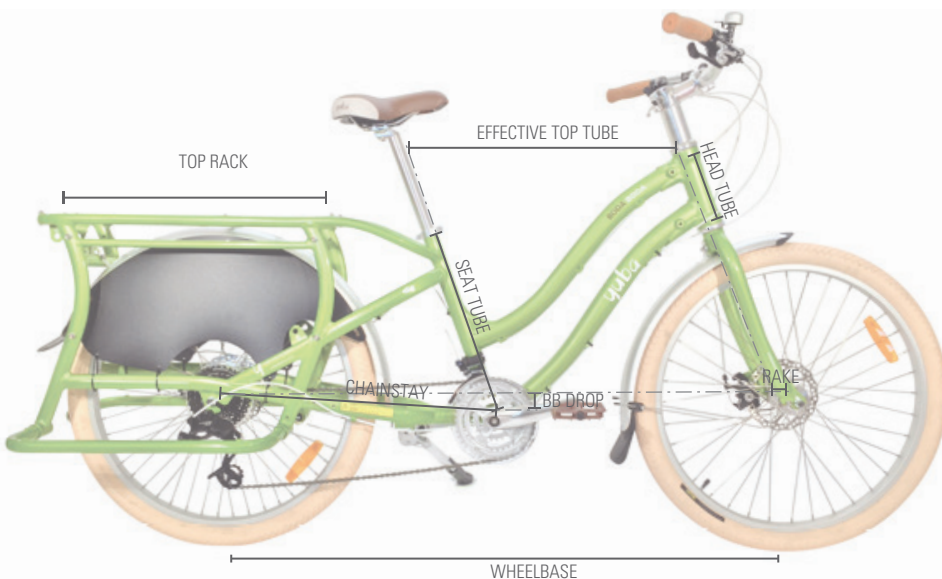

Frame Geometry

Boda Boda

Step Thru

Step Over

Top Tube	590mm	630mm
Seat Tube	420mm	420mm
Head Angle	71°	71°
Seat Tube Angle	71°	71°
Chainstay	591.3mm	591.3mm
Bottom Bracket Drop	45mm	45.4mm
Head Tube	160mm	175mm
Fork Rake (Offset)	40mm	40mm
Wheelbase	1206mm	1246 mm
Top Rack	640mm	640mm
Color Options	<input type="checkbox"/> <input type="checkbox"/> <input type="checkbox"/>	<input type="checkbox"/>
Minimum Rider Height	4'9"	5'5"
Maximum Rider Height	5'10"	6'6"

NOTE: STEP THRU PICTURED ABOVE

yubabikes.com

Technical Specs

FRAME KIT

Frame	Boda Boda 6061 Aluminum w/Disc Tabs
Fork	Boda Boda Cr-Mo 1.5" Threadless w/Disc Tabs
Sideloaders	Boda Boda Aluminum

COCKPIT

Headset	Neco 1.5" Conventional Threadless
Stem	Intek 1.5" Stem (80mm Step Thru 100mm Step Over)
Handlebars	Zoom 31.8mm City Handlebars
Grips	Velo Cork
Saddle	Yuba Boda Boda Comfort Saddle
Seatpost	Promax 30.9mm (400mm Step Thu, 500mm Step Over)

BRAKE KIT

Levers	Tektro ML520
Brake	Tektro Aries Mechanical Disc
Rotor	Tektro 160mm (Front & Rear)

TRANSMISSION

Front Derailleur	Shimano Altus 3-Speed
Rear Derailleur	Shimano Acera 8-Speed
Shift Levers	Shimano Altus 3x8-Speed Trigger Shifter
Cassette	11-32 8-Speed
Chain	KMC 8-Speed
Crankset	Lasco 170mm 42T-32T-22T
Pedals	VP-535

WHEELS

Rim	Double Wall (36H Front 48H Rear)
Hubs	Nuttet Cr-Mo Axle (36H Front 48H Rear)
Tires	WTB Freedom 26" x 1.95"

EXTRAS & ADD-ONS

Included	Bell, Fenders w/Wheelskirts, Sturdy Side Stand
Optional	Adjustable Monkey Bars*, Baguette, Bamboo Boards, Bread Basket, Child Seat, Deflopilator, Dynamo Hub + Light Kit, Hold-Ons, Mini Monkey Bars, MultiUtility Deck, Pin Lock, Ring*, Soft Spot, Stand Together