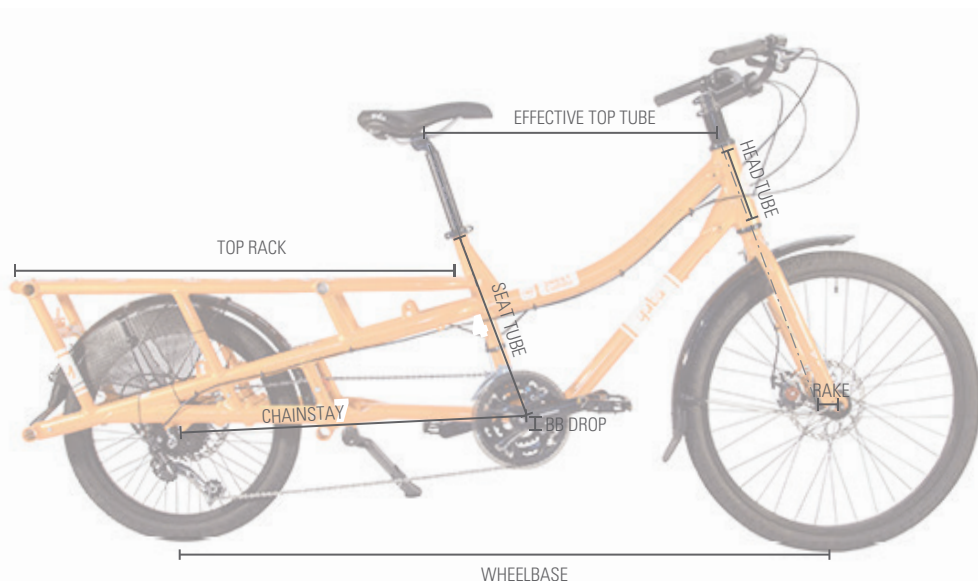

Frame Geometry

Sweet Curry One Size

Top Tube	630mm
Seat Tube	420mm
Head Angle	71°
Seat Tube Angle	71°
Chainstay	725mm
Bottom Bracket Drop	-23mm
Head Tube	175mm
Fork Rake (Offset)	59mm
Wheelbase	1381mm
Top Rack	900mm
Color Options	
Minimum Rider Height	5'0"
Maximum Rider Height	6'5"

yubabikes.com

Technical Specs

FRAME KIT

Frame	Spicy Curry 6061 Aluminum w/Disc Tabs
Fork	Spicy Curry Cr-Mo 1.5" Threadless w/Disc Tabs
Sideloaders	Sold Separately

COCKPIT

Headset	Neco 1.5" Conventional Threadless
Stem	Promax 1.5" Adjustable Stem 100mm
Handlebars	Intek 31.8mm City Handlebars
Grips	Yuba Ergo Grip w/Clamp
Saddle	Velo Comfort Saddle
Seatpost	30.9mm Aluminum 500mm

WHEELS

Rim	Shining DB-32 MTB Double Wall (36H Front 48H Rear)
Hubs	Chosen Cr-Mo QR (36H Front 48H Rear)
Tires	Schwalbe Big Apple Plus (26" x 2.15" Front 26" x 2.15" Rear)

EXTRAS & ADD-ONS

Included	Bell, Fenders, Sturdy Side Stand
Optional	2-Go, Bread Basket, Carry-Ons, Child Seat, e-RAD Motor, Hold-Ons, Mini Monkey Bars, MultiUtility Deck, Ring, Side Boards, Soft Spot, Stand Alone