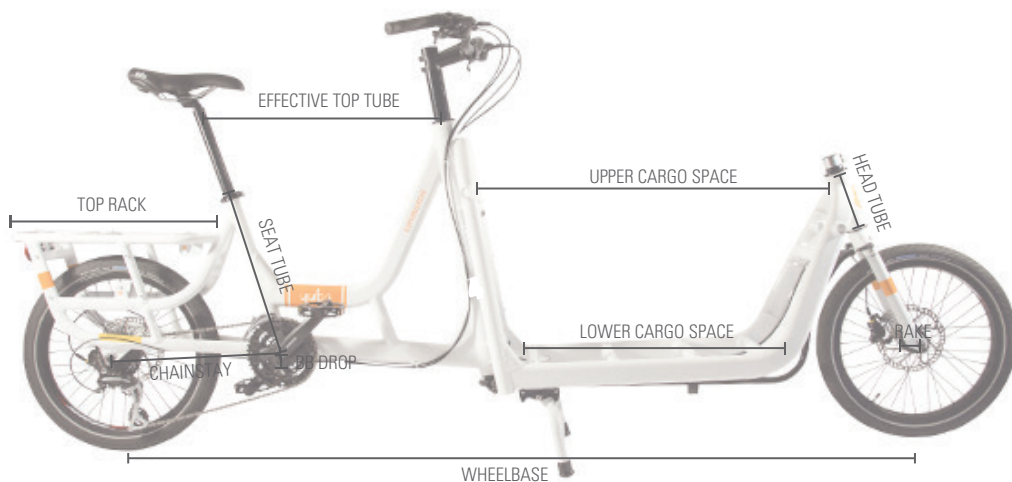

Frame Geometry

Supermarché One Size

Top Tube	610mm
Seat Tube	420mm
Head Angle	69°
Seat Tube Angle	71°
Chainstay	425mm
Bottom Bracket Drop	-19mm
Head Tube	150mm
Fork Rake (Offset)	48mm
Wheelbase	2060mm
Top Rack	500mm
Upper Cargo Space	895mm
Lower Cargo Space	575mm
Color Options	<input type="checkbox"/>
Minimum Rider Height	4'9"
Maximum Rider Height	6'5"

yubabikes.com

Technical Specs

FRAME KIT

Frame	Supermarché 6061 Aluminum w/Disc Tabs
Fork	Supermarché Cr-Mo 1.5" Threadless w/Disc Tabs
Sideloader	Sold Separately

COCKPIT

Headset	VP 1.5" Semi-integrated Threadless
Stem	Promax 1.5" Adjustable Stem 100mm
Handlebars	Intek 31.8mm Riser Handlebars
Grips	Yuba Ergo Grip w/Clamp
Saddle	Velo Comfort Saddle
Seatpost	30.9mm Aluminum 500mm

WHEELS

Rim	Shining DB-32 MTB Double Wall (36H Front 48H Rear)
Hubs	Chosen Cr-Mo QR 36H
Tires	Yuba GMD 20" x 2.4"

EXTRAS & ADD-ONS

Included	Bell, Fenders, Kickstand
Optional	Bamboo Base Board, Bamboo Box*, Bamboo Box Seat Kit, Deflopilator, e-RAD Motor, Rear Child Seat, Soft Box*, Soft Box Seat Kit