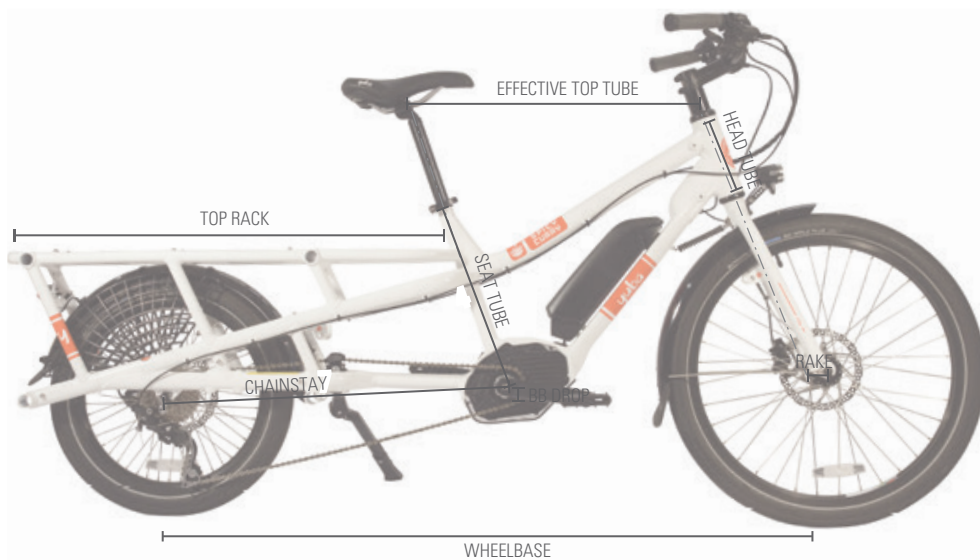

e-powered by

SPICY CURRY

Spicy Curry V2 e-10 Speed

Frame Geometry

Spicy Curry One Size

Top Tube	630mm
Seat Tube	420mm
Head Angle	71°
Seat Tube Angle	71°
Chainstay	725mm
Bottom Bracket Drop	-23mm
Head Tube	175mm
Fork Rake (Offset)	59mm
Wheelbase	1381mm
Top Rack	900mm
Color Options	<input type="checkbox"/>
Minimum Rider Height	5'0"
Maximum Rider Height	6'5"

Technical Specs

FRAME KIT

Frame	Spicy Curry 6061 Aluminum w/Disc Tabs
Fork	Spicy Curry Cr-Mo 1.5" Threadless w/Disc Tabs
Sideloaders	Sold Separately

COCKPIT

Headset	VP 1.5" Conventional Threadless
Stem	Promax 1.5" Adjustable Stem 100mm
Handlebars	Intek 31.8mm City Handlebars
Grips	Velo Ergo Grip w/Clamp
Saddle	Velo Comfort Saddle
Seatpost	30.9mm Aluminum 400mm (500mm Optional)

BRAKE KIT

Levers	Shimano M396 Hydraulic
Brake	Shimano M396 Hydraulic
Rotor	Shimano (180mm Front 180mm Rear)

TRANSMISSION

Front Derailleur	N/A
Rear Derailleur	Shimano RD-M310
Shift Levers	Shimano Deore SL-M610 10-Speed Trigger Shifter
Cassette	Shimano 11-32T 10-Speed
Chain	KMC X10e 10-Speed
Crankset	Samox 170mm 20T
Pedals	VP-501 Alloy

WHEELS

Rim	Shining DB-32 MTB Double Wall (36H Front 48H Rear)
Hubs	Chosen Cr-Mo QR (36H Front 48H Rear)
Tires	Schwalbe Big Apple Plus (26" x 2.15" Front 20" x 2.0" Rear)

EXTRAS & ADD-ONS

Motor	Bosch Performace CX 250W w/36V Powerpack 400
Included	Bell, Deflopilator, Fenders, AXA Front/Rear LED Lights, Side Stand
Optional	2-Go, Bread Basket, Carry-Ons, Child Seat, Hold-Ons, Long Seatpost, Mini Monkey Bars, MultiUtility Deck, Ring, Side Boards, Soft Spot, Stand Alone